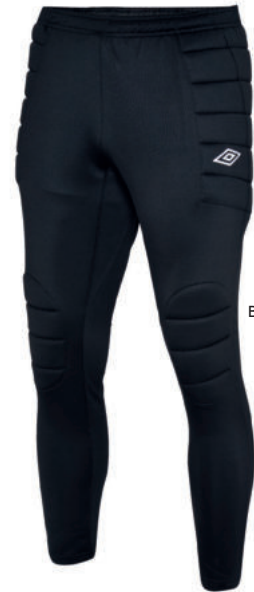

PADDED PANTS

Black
060

- 100% Polyester
- Pocket Lining
- Quilted Padding
- Self Fabric Gusset
- Curved Side Seam
- Twin Needle Finished Hem
- Transfer Printed Umbro Logo

ADULT 61342U
€35 S - XXL

JUNIOR UMJK0002
€30 YS - YXL